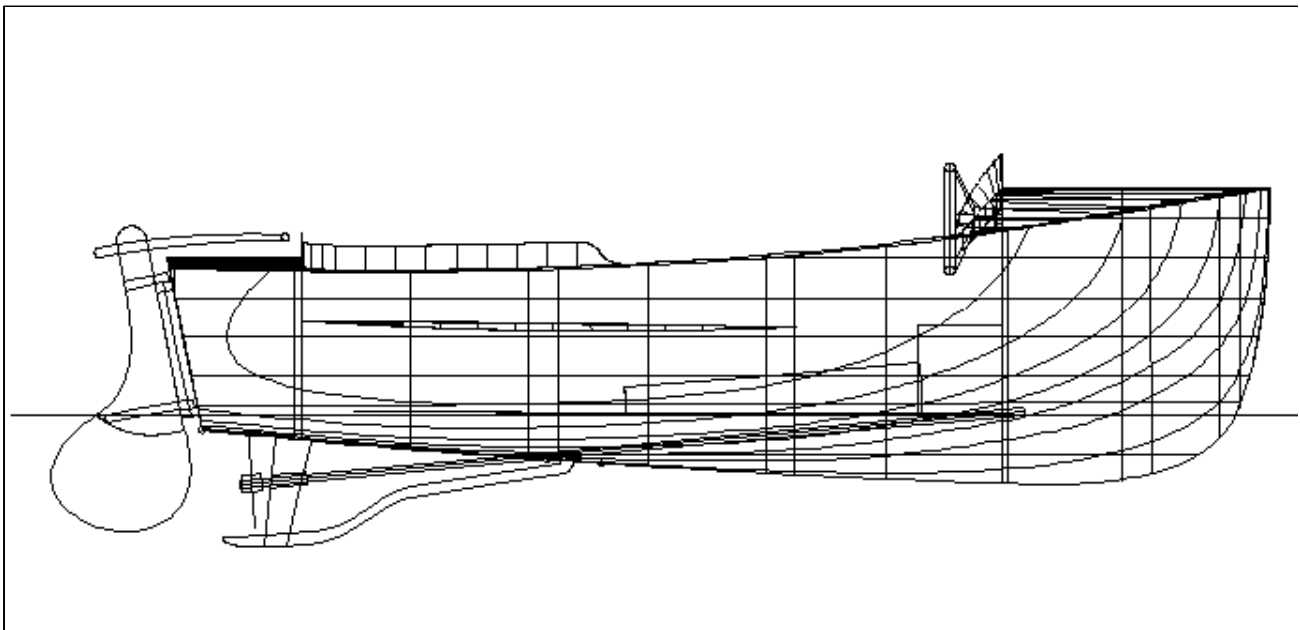

Robert H. Eddy & ASSOCIATES

WELCOMES YOU TO OUR NEW PROJECT :

The Ettore Bugatti 9' power launch

You/You

French slang for 'Little Boat'

Tender to the **S.M.Y. ATLANTIDE**

You/You

The drawing above was done in our shop and is part of a recreated drawing done using the computer and a 3D yacht design program. We use the program to build information for things we can not get or find in the archives of a project. Many times there is just no information to work from, due to lost or unobtainable information. When the occasion arises we travel to the boat and document the boat with dimensions and photograph. We use this information to recreate a three dimensional drawing. Once that has been completed, we then export the information to an associated CAD program and use it in many ways to produce the model we are about to create. For more information about the CAD program [Multi-Surf](#) click here.